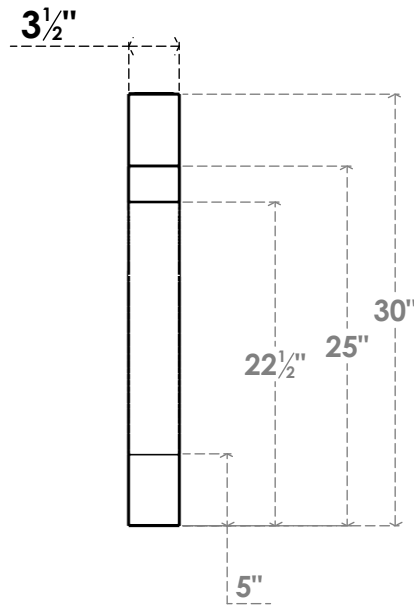

ITEM NUMBER: BRCPC035X18000X30000MRC

3 1/2"W X 18"D X 30"H MERCED ARCHITECTURAL GRADE PVC CLOSED KNEE BRACE

SIDE PROFILE

FRONT PROFILE

ISOMETRIC

EKENA MILLWORK
 2300 WEST MAIN ST.
 CLARKSVILLE, TX 75426
 TOLL FREE: 866-607-0453
 WWW.EKENAMILLWORK.COM