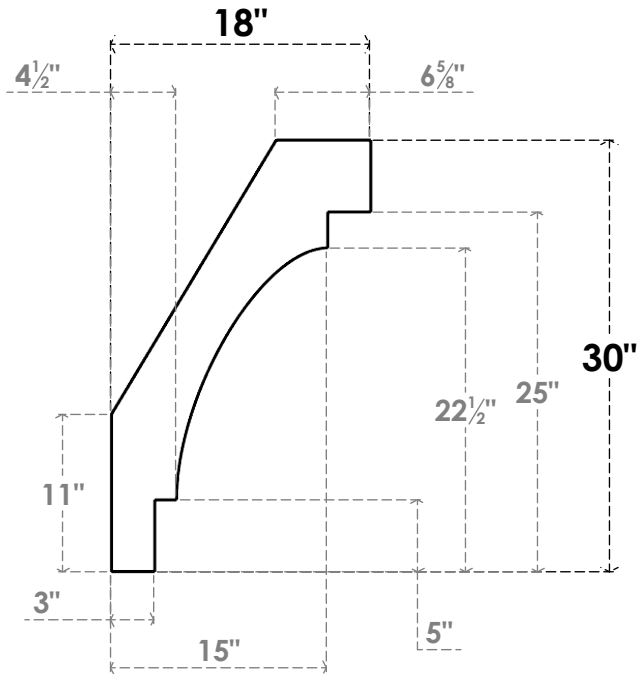

ITEM NUMBER: BRCPC035X18000X30000MRC

3 1/2"W X 18"D X 30"H MERCED ARCHITECTURAL GRADE PVC CLOSED KNEE BRACE

SIDE PROFILE

FRONT PROFILE

ISOMETRIC

EKENA MILLWORK
 2300 WEST MAIN ST.
 CLARKSVILLE, TX 75426
 TOLL FREE: 866-607-0453
 WWW.EKENAMILLWORK.COM